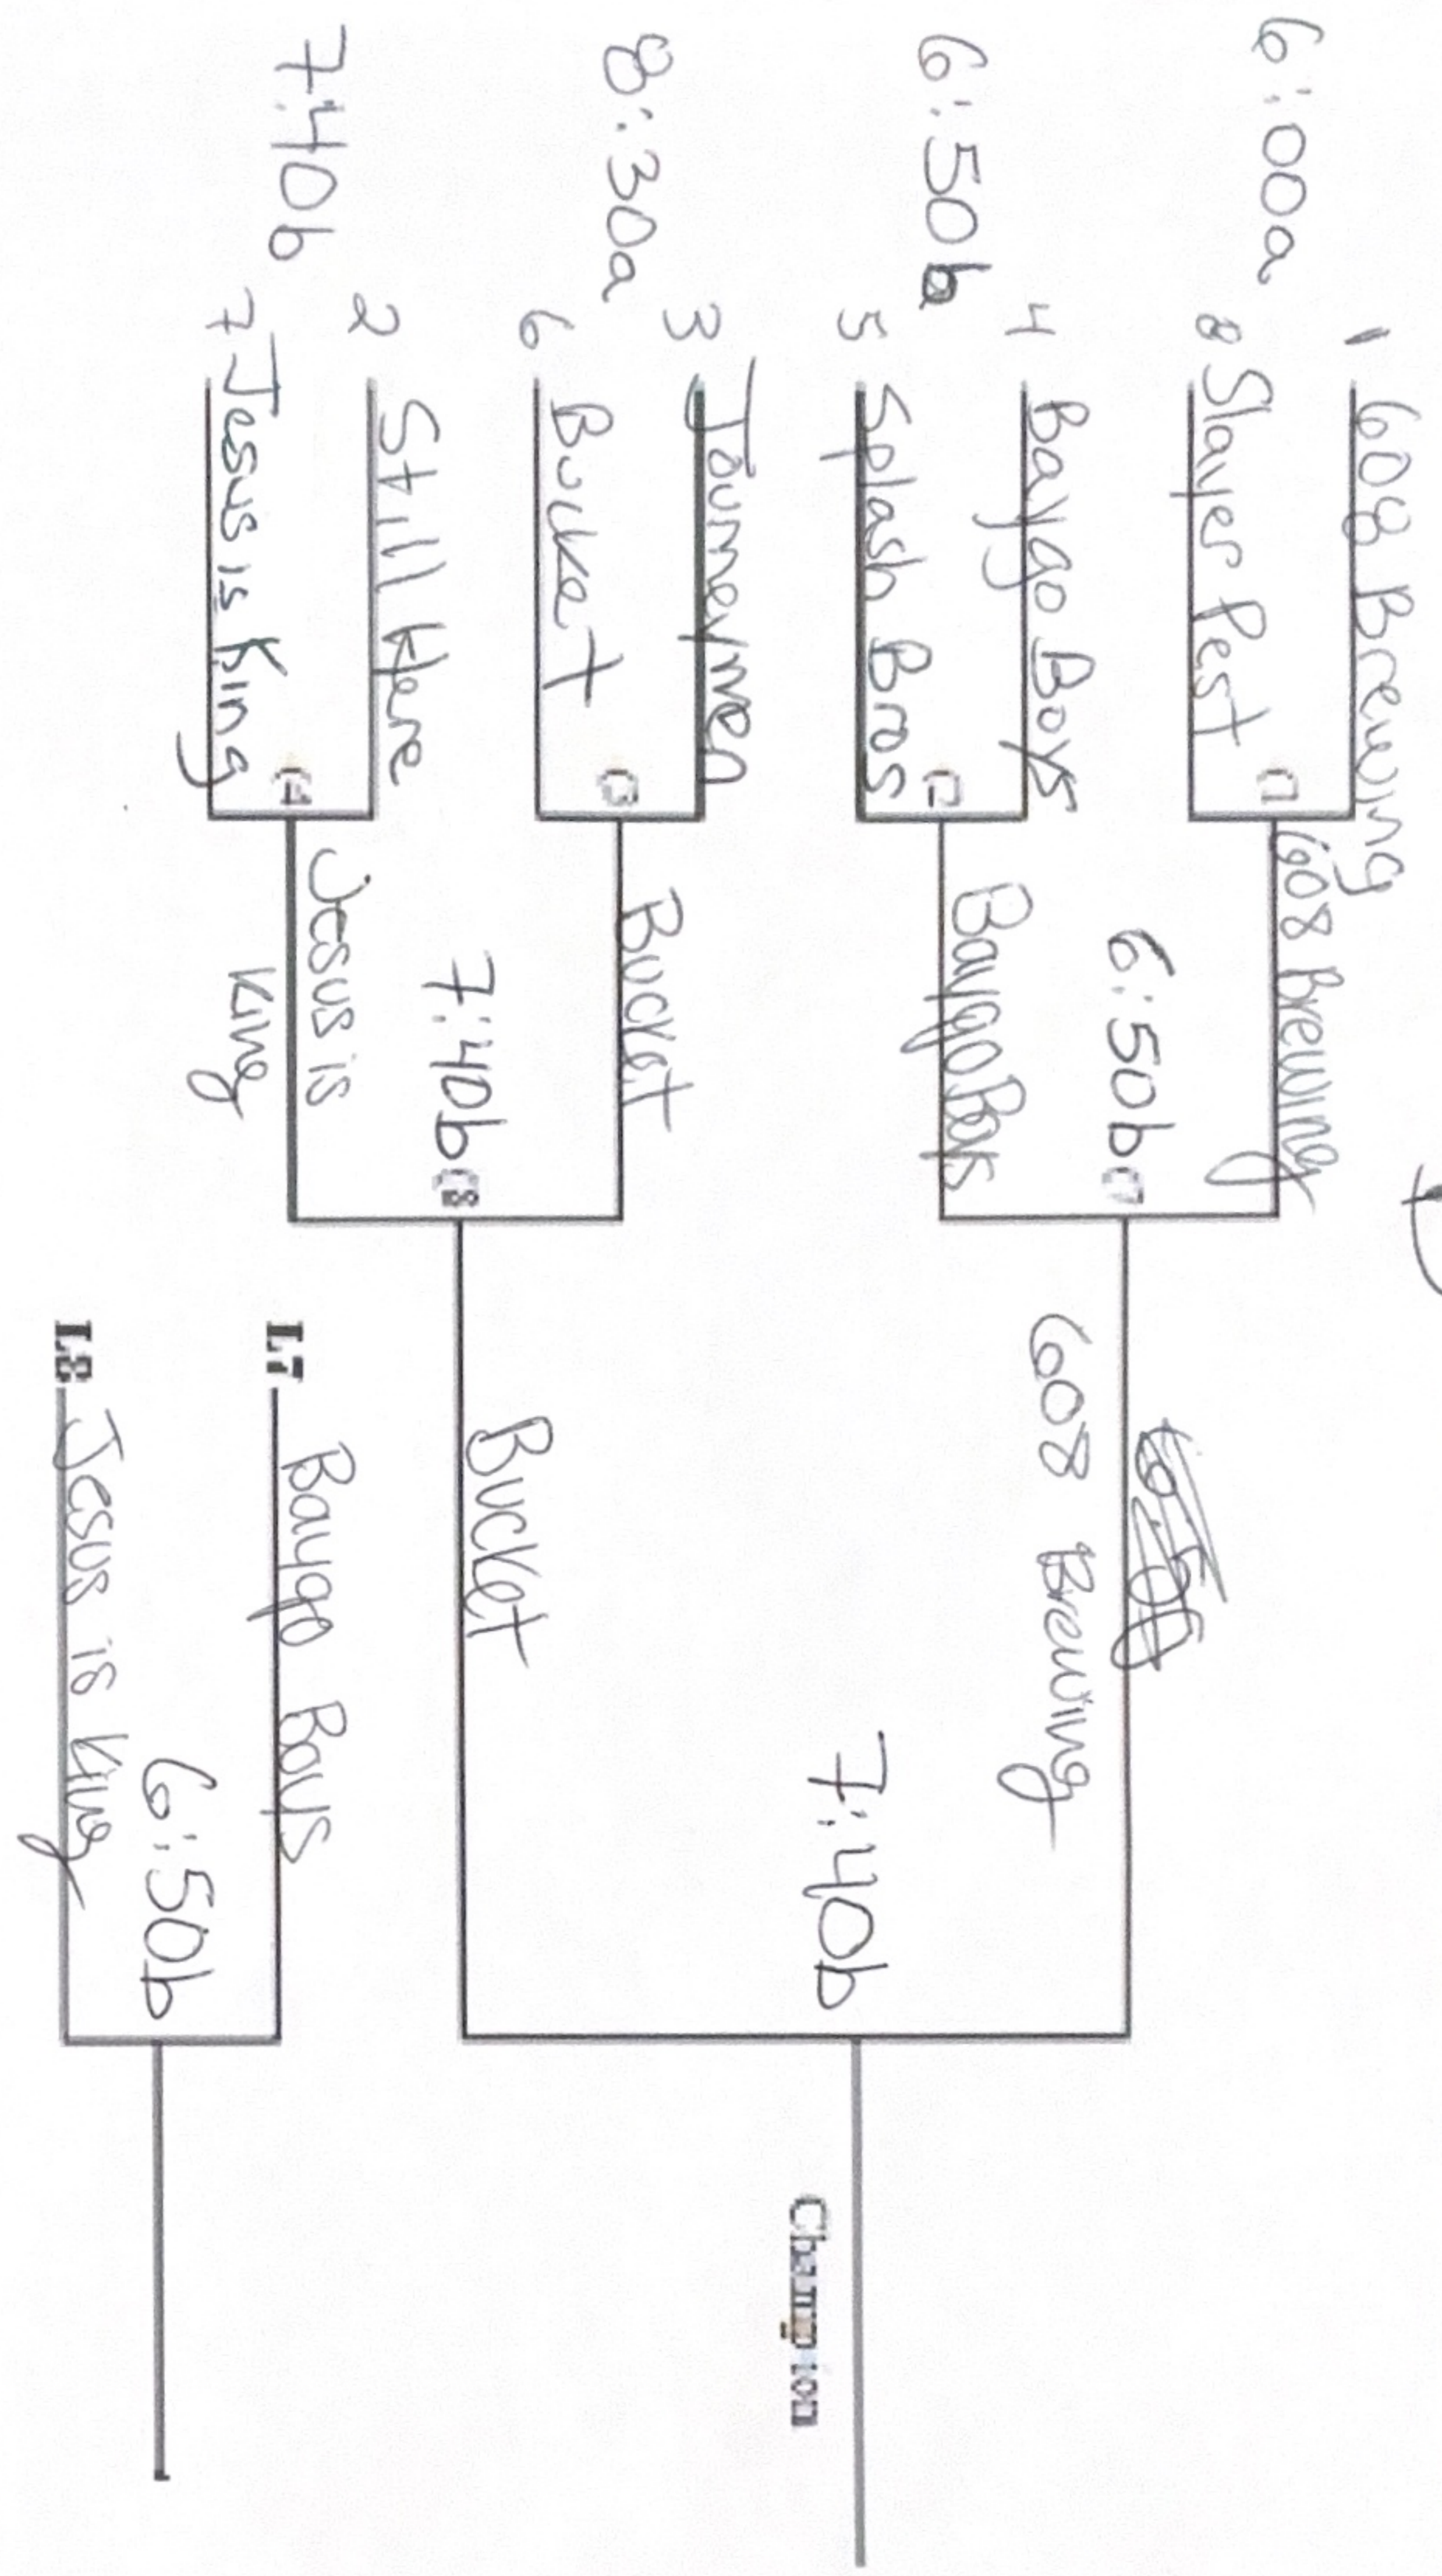

B LEAGUE PLAYOFF BRACKET

Winter 2026

Consolation Bracket